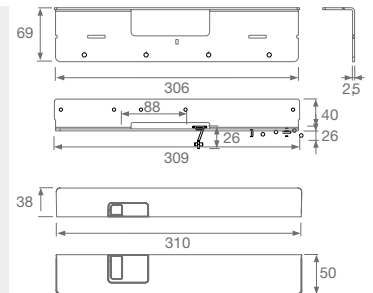

Technical specifications

Chain	Galvanised steel, single links
Maximum opening	130 mm
Pulling/closing force	400 N
Pushing force	150 N
Type of control signal	Infra-red
Remote control range	At least 6 m (depending on environmental factors such as dust, and the presence of light sources) and a maximum of 20 m
Coding permutations	4 billion
Supply unit	4 AA batteries (except AXA Remote 2.0S) AXA adapter 7.5V with 5 m cable
Control supply	Remote control 2 AAA batteries Wall control 3 AAA batteries
Set of batteries	Open and close a minimum of 500 times
Sensors	Low-battery indicator (the window ends up in closed position)

AXA REMOTE 2.0/2.0S

AXA REMOTE 2.0 BOTTOM-HUNG WINDOWS

AXA Remote 2.0™

Description	Type of window	Colour	Item number
AXA Remote 2.0	Awning window	white	2902-00-98
AXA Remote 2.0	Awning window	grey/anthracite	2902-00-96
AXA Remote 2.0	Awning window	aluline	2902-00-99
Duo-set AXA Remote 2.0S	Awning window	white	2902-50-98
AXA Remote 2.0	Bottom-hung window	white	2902-20-98
AXA Remote 2.0	Bottom-hung window	grey/anthracite	2902-20-96
AXA Remote 2.0	Bottom-hung window	aluline	2902-20-99
AXA Remote 2.0	Casement window right	white	2902-60-98
AXA Remote 2.0	Casement window left	white	2902-65-98
Classic Roof window set for AXA Remote 2.0	Pivot and top-hung roof windows	white	2902-34-98
Special VNG Roof window set for AXA Remote 2.0	Velux pivot and top-hung roof windows	white	2902-36-98
Wall-operated	Mounting/installation	white	2902-80-98
Loose remote control		white/anthracite	2902-32-98
Separate remote control		grey/anthracite	2902-32-96
Separate cover		white	2902-40-98
Separate cover		grey/anthracite	2902-40-96
Adapter with 5 m wire		white	2902-31-98/E

AXA HOME SECURITY

www.axahomesecurity.com

+31 (0)318 - 536 111

Energistraat 2, 3903 AV Veenendaal

About Allegion™

Allegion (NYSE: ALLE) is a global pioneer in the field of safety and security. We keep people and their property safe, wherever they are, bringing together simple solutions and advanced technology. Allegion is a $2 billion company, with products sold in almost 130 countries.

ALLEGION™

AXA ■ BRICARD ■ Briton ■ CISA ■ interflex
KRYPTONITE ■ NORMBAU ■ Simons Voss technologies ■ TRELOCK

© 2017 Allegion
Uitgavenummer, versie. 11/2017
allegion.com