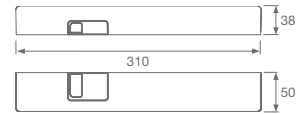

AXA REMOTE 2.0/2.0S