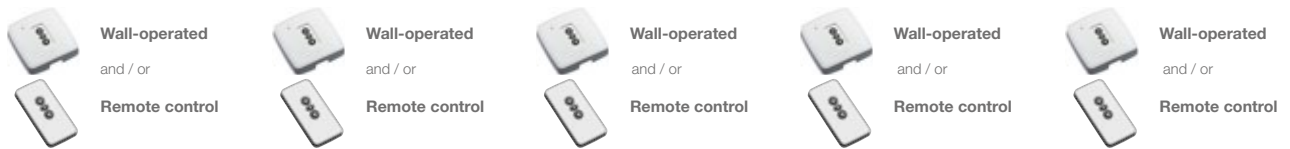

White, grey or aluline

White

White, grey or aluline

White

White

POSITION

OPERATION

SUPPLY

MINIMUM MOUNTING SPACE REQUIRED

AXA Remote 2.0™

**EXPERIENCE THE EASE OF THE SMARTEST,
MOST SECURE AND MOST COMFORTABLE VENTILATION**

With the remote-controlled **AXA Remote 2.0™**, you can open and close each window in your home easily and securely. No more neck-breaking stunts on dauntingly narrow stools, but natural ventilation and fresh air with a single press on the button of your remote control.